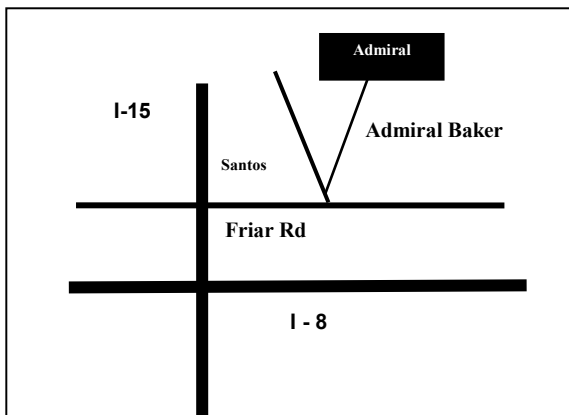

NONPROFIT ORG
US POSTAGE PAID
SAN DIEGO CA
PERMIT NO 60

San Diego Chinese American
Science and Engineering Association
P. O. Box 720126
San Diego, CA 92172

活動程序 *Program:*

05:30-06:00	交誼時間	<i>Registration and Social Hours</i>
06:00-06:30	會長致詞	<i>Welcome and President's Report, Installation of Officers</i>
06:30-07:00	晚餐及頒獎	<i>Dinner and Presentation of Scholarships and Awards</i>
07:00-08:30	專題演講	<i>Keynote Speech</i>
08:30-10:30	跳舞	<i>Dancing</i>

活動地點 *Location: Baker Golf Course Clubhouse. 2400 Admiral Baker Rd, San Diego, CA 92120*

地點位置 Admiral Baker Golf Course:

位於I-8 以北 ,I-15 以東 ,Friars Rd 與 Santos Rd 交接處

Direction:

I-15 往北(或往南)走 ,在 Friars Rd 出口往東 ,碰到第一個紅綠燈 Santos Rd 左轉 ,左轉後馬上右轉 Admiral Baker Rd (請特別注意這條小巷沒有標示,很容易錯過) ,右轉後一直走,這條路很長 ,很黑 ,沒有路燈 .走到底後右轉直走 ,會看到 parking lot 在左邊 ,club house 在 parking lot 的後面 .科工會將派人在 Friars Rd & Santos Rd 交口 ,及小巷入口處指揮交通.